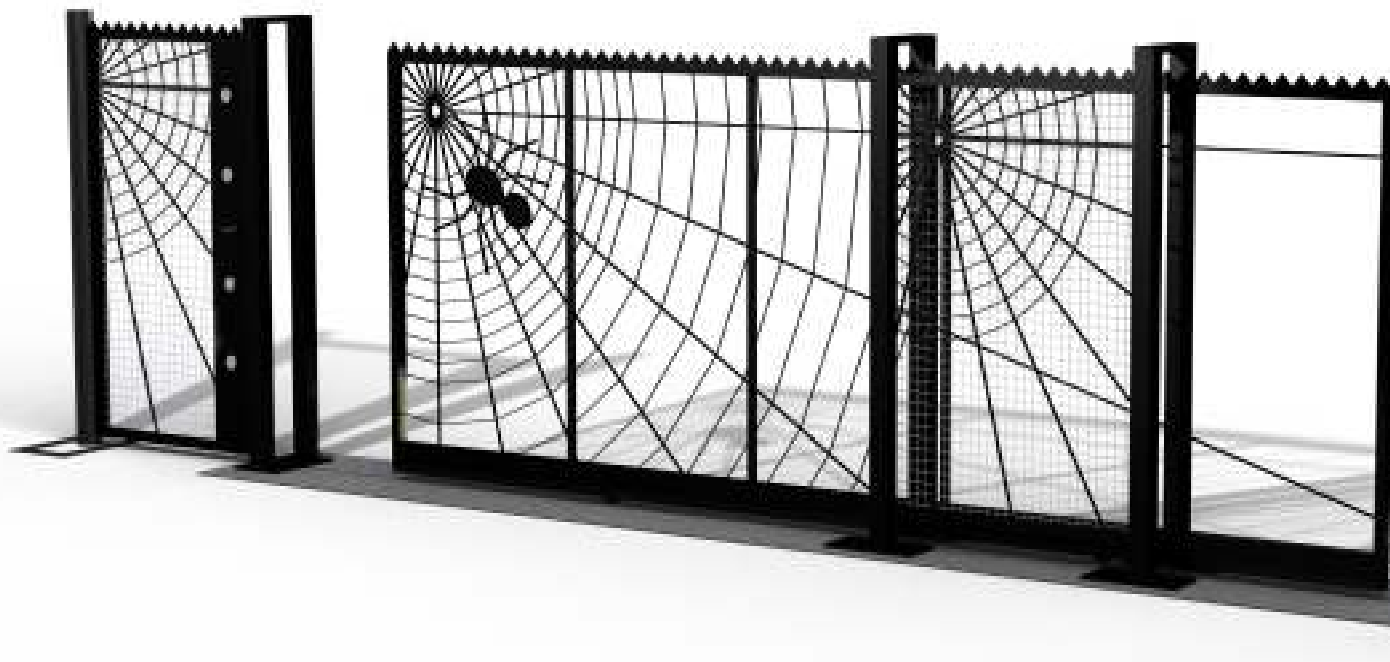

## PRO-GLIDE Series 30 Tracked Customised Gate

PG30-TC

Procter Fencing Systems.  
Isabella Road,  
Garforth  
Leeds LS25 2DY  
Tel. 0113 287 6282 Fax. 0113 287 6284  
enquiries@slidingentrancegates.co.uk  
www.slidingentrancegates.co.uk

Procter Fencing Systems.  
11. Pantglas Ind Est,  
Bedwas  
Caerphilly. CF83 8XD  
Tel. 02920 882 111 Fax. 02920 888 544  
enquiries@slidingentrancegates.co.uk  
www.slidingentrancegates.co.uk

PG30-TC