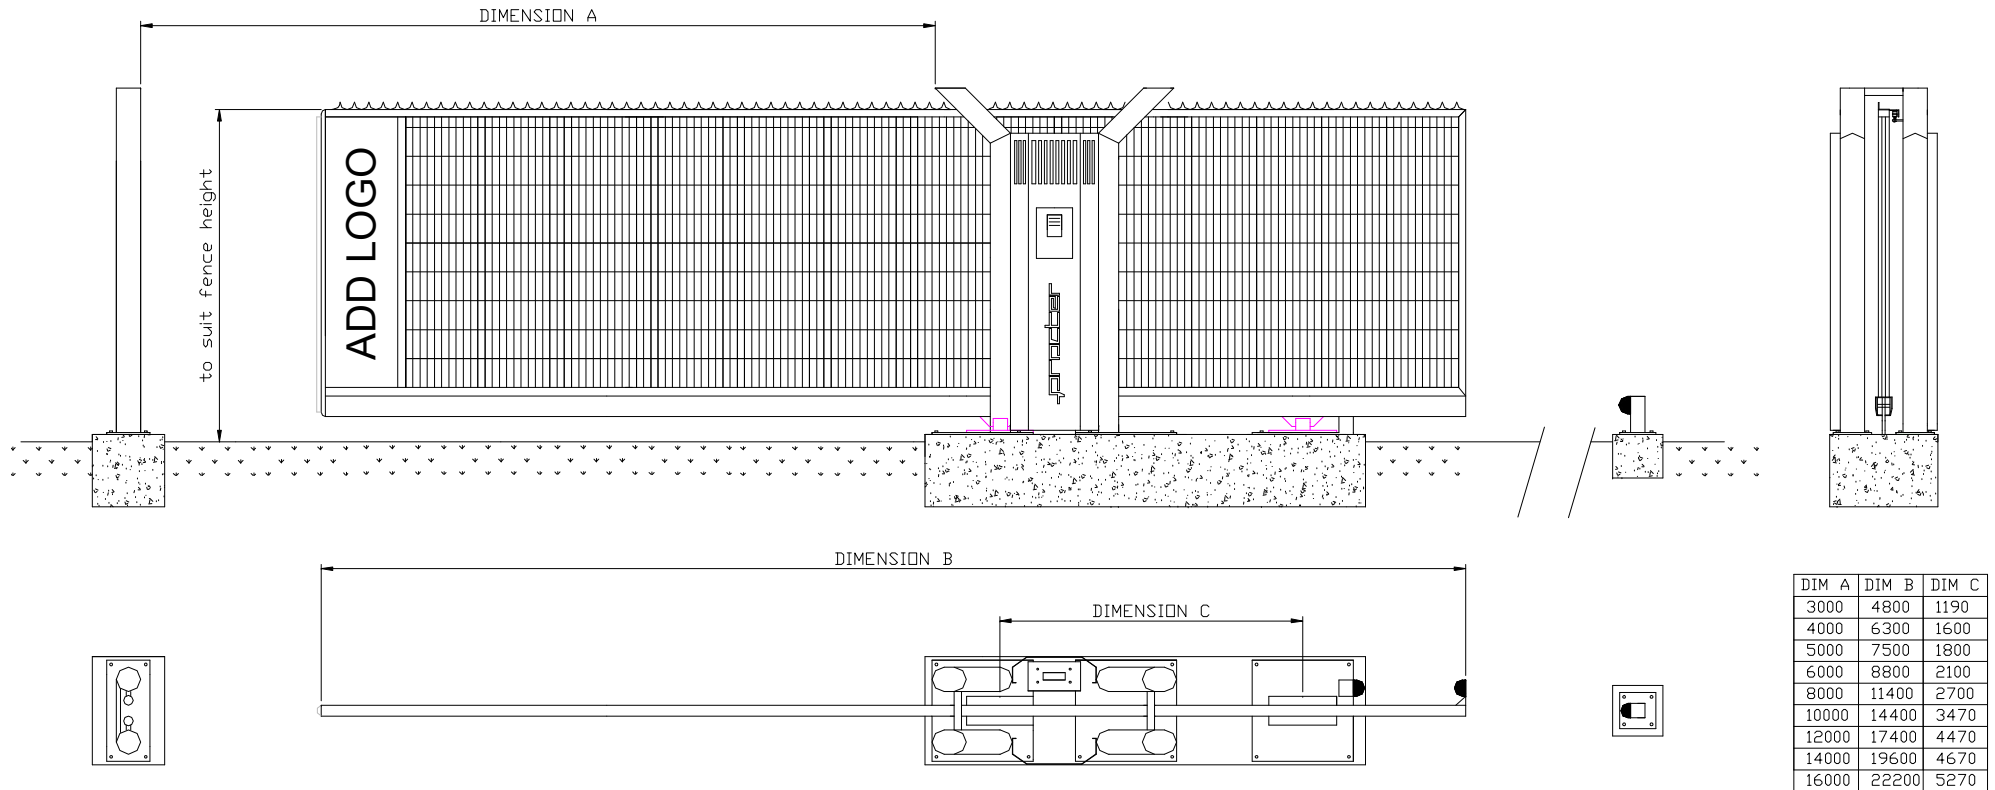

PG20-CP1

PRO-GLIDE Series 20 Cantilever Welded Mesh Gate

PG20-CM1

Procter Fencing Systems.
 Isabella Road,
 Garforth
 Leeds LS25 2DY
 Tel. 02920 855 756 Fax. 0113 287 6284
 enquiries@slidingentrancegates.co.uk
 www.slidingentrancegates.co.uk