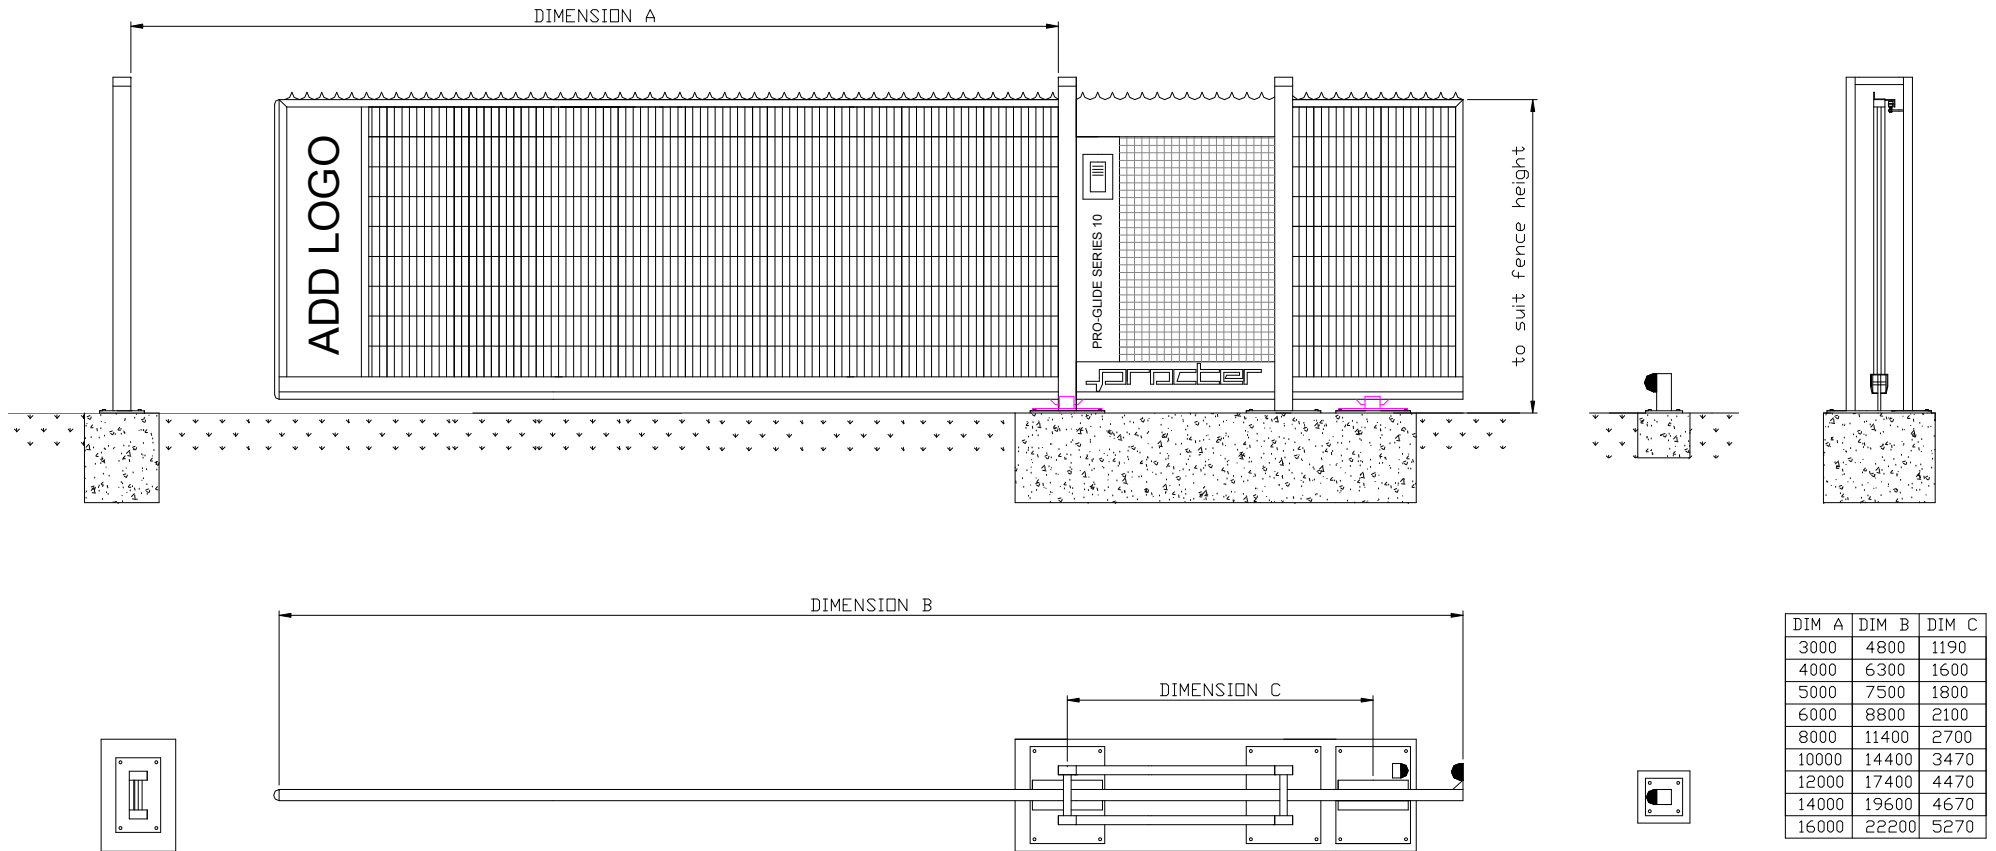

PRO-GLIDE Series 10 Cantilever Welded Mesh Gate

PG10-CM1

Procter Fencing Systems.
Isabella Road,
Garforth
Leeds LS25 2DY
Tel. 02920 855 756 Fax. 0113 287 6284
enquiries@slidingentrancegates.co.uk
www.slidingentrancegates.co.uk

Procter Fencing Systems.
11. Pantglas Ind Est,
Bedwas
Caerphilly. CF83 8XD
Tel. 02920 855 756 Fax. 02920 888 544
enquiries@slidingentrancegates.co.uk
www.slidingentrancegates.co.uk

PG10-CM1