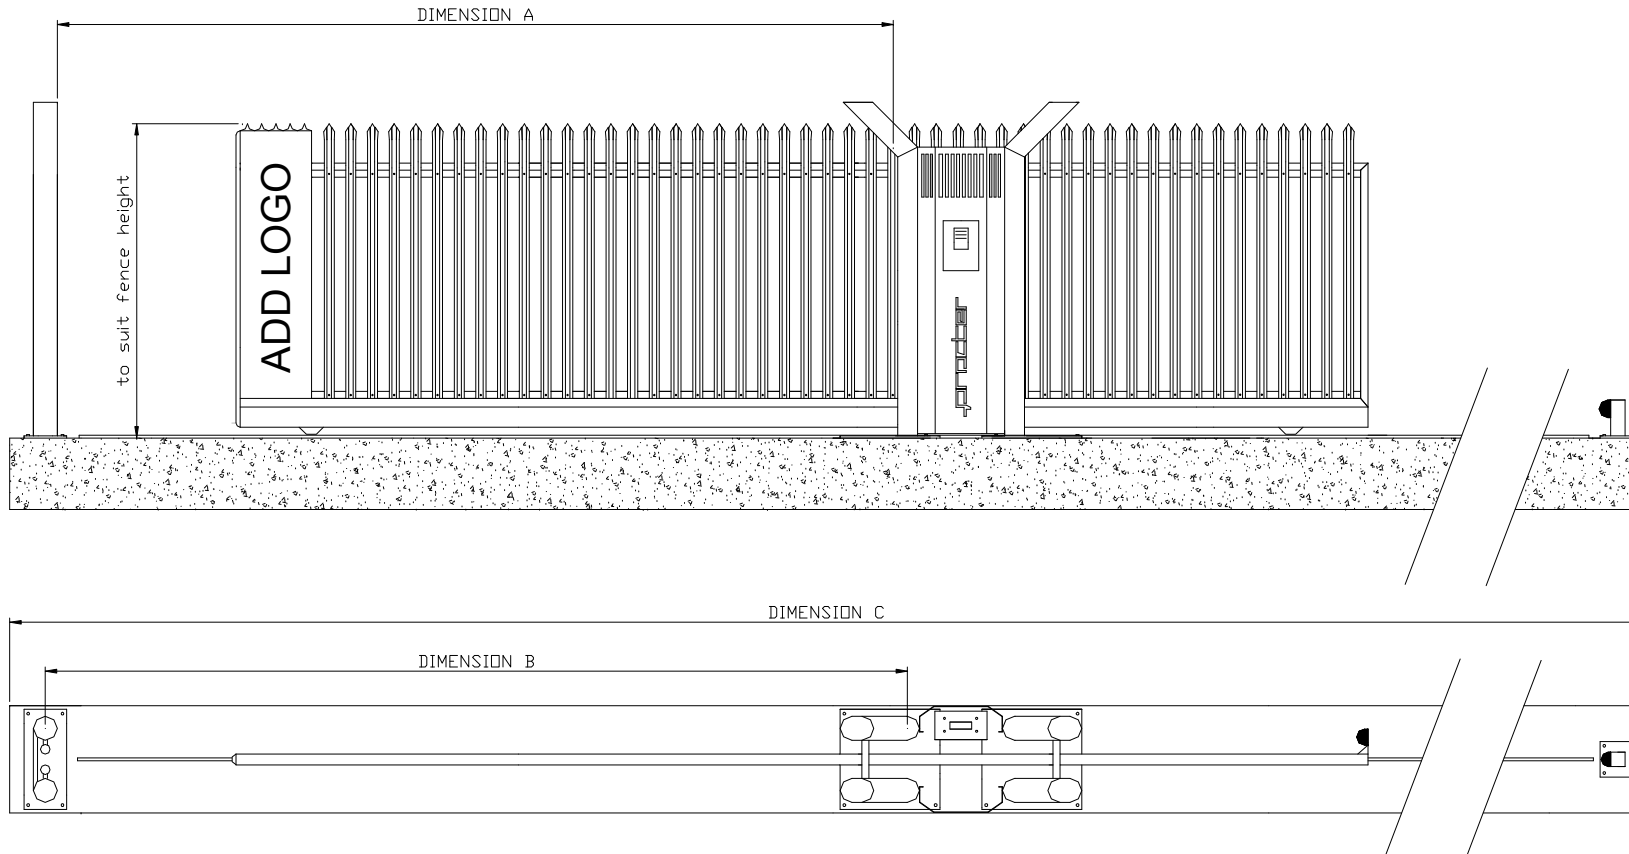

PRO-GLIDE Series 20 Tracked Palisade Gate

PG20-TP1

DIM A	DIM B	DIM C
3000	3100	7850
4000	4100	10100
5000	5120	12140
6000	6120	14290
7000	7150	16350
8000	8150	18750
9000	9150	20750
10000	10200	22850

Procter Fencing Systems.
Isabella Road,
Garforth
Leeds LS25 2DY
Tel. 02920 855 756 Fax. 0113 287 6284
enquiries@slidingentrancegates.co.uk
www.slidingentrancegates.co.uk

Procter Fencing Systems.
11. Pantglas Ind Est,
Bedwas
Caerphilly. CF83 8XD
Tel. 02920 855 756 Fax. 02920 888 544
enquiries@slidingentrancegates.co.uk
www.slidingentrancegates.co.uk

PG20-TP1