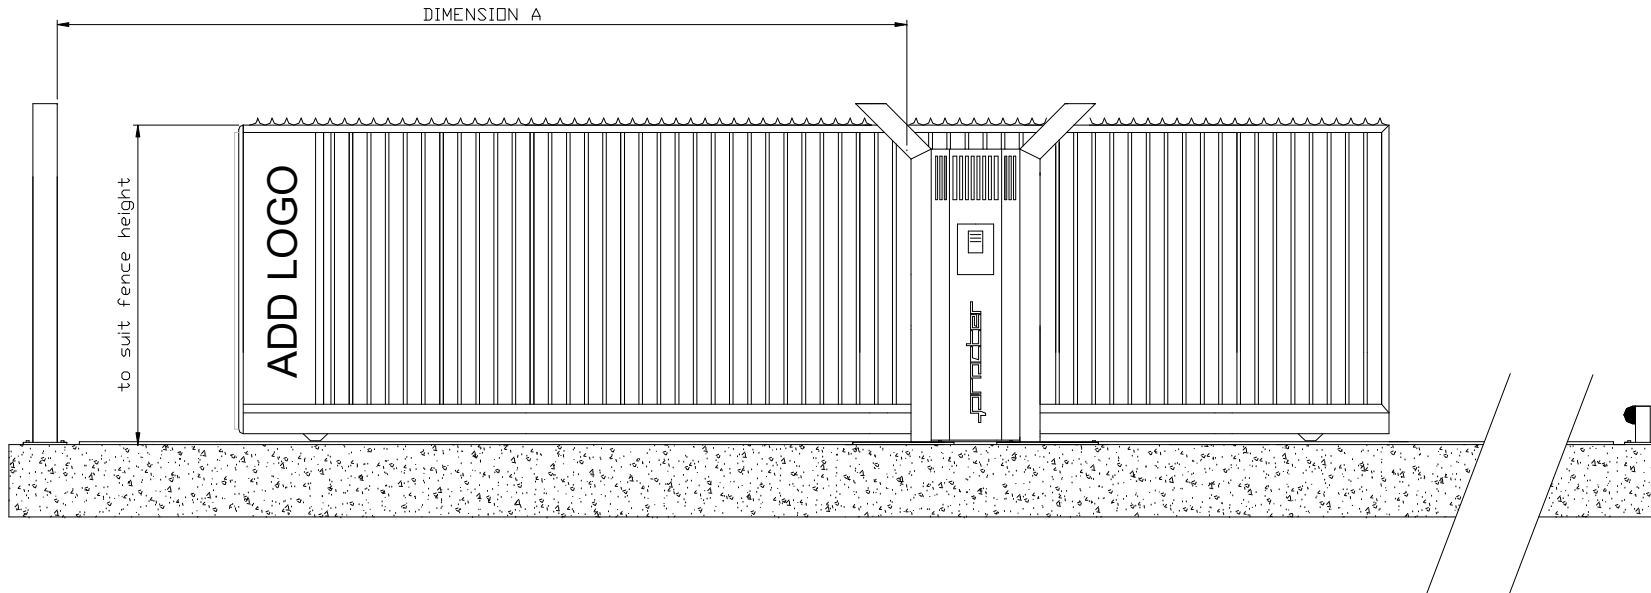

PRO-GLIDE Series 20 Tracked Balustrade Gate

PG20-TB1

DIM A	DIM B	DIM C
3000	3100	7850
4000	4100	10100
5000	5120	12140
6000	6120	14290
7000	7150	16350
8000	8150	18750
9000	9150	20750
10000	10200	22850

Procter Fencing Systems.
Isabella Road,
Garforth
Leeds LS25 2DY
Tel. 02920 855 756 Fax. 0113 287 6284
enquiries@slidingentrancegates.co.uk
www.slidingentrancegates.co.uk

Procter Fencing Systems.
11. Pantglas Ind Est,
Bedwas
Caerphilly. CF83 8XD
Tel. 02920 855 756 Fax. 02920 888 544
enquiries@slidingentrancegates.co.uk
www.slidingentrancegates.co.uk

PG20-TB1