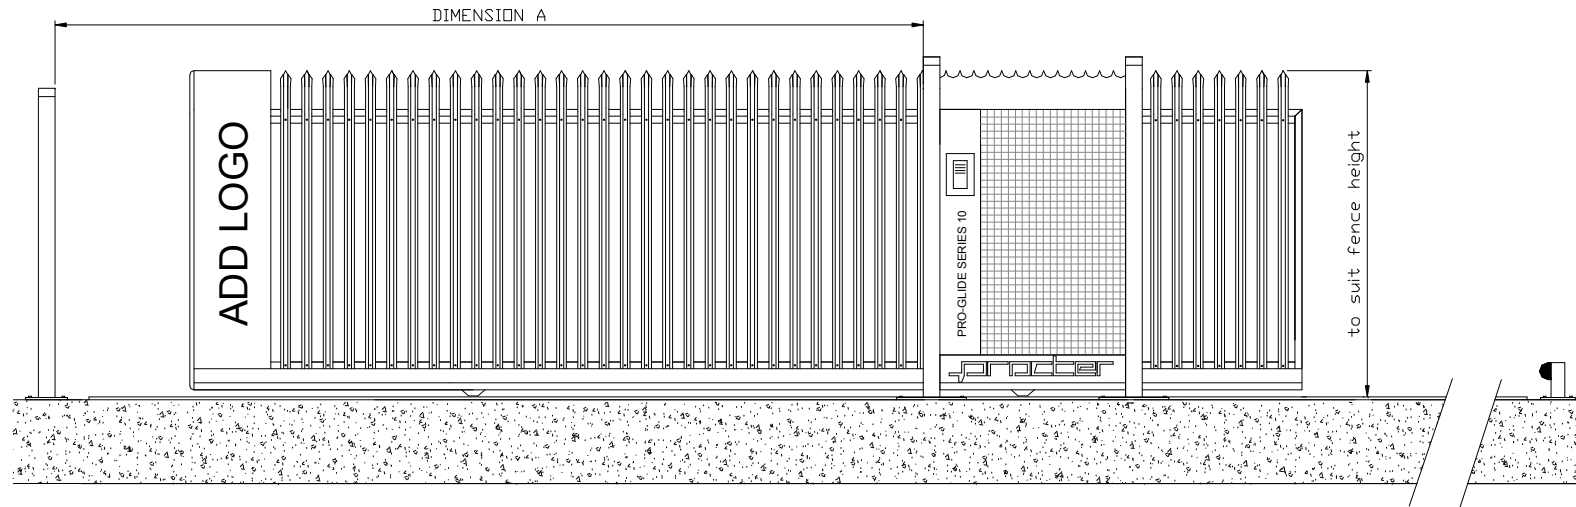

PRO-GLIDE Series 10 Tracked Palisade Gate

PG10-TP1

DIM A	DIM B	DIM C
3000	3100	7850
4000	4100	10100
5000	5120	12140
6000	6120	14290
7000	7150	16350
8000	8150	18750
9000	9150	20750
10000	10200	22850

Procter Fencing Systems.
Isabella Road,
Garforth
Leeds LS25 2DY
Tel. 02920 855 756 Fax. 0113 287 6284
enquiries@slidingentrancegates.co.uk
www.slidingentrancegates.co.uk

Procter Fencing Systems.
11. Pantglas Ind Est,
Bedwas
Caerphilly. CF83 8XD
Tel. 02920 855 756 Fax. 02920 888 544
enquiries@slidingentrancegates.co.uk
www.slidingentrancegates.co.uk

PG10-TP1