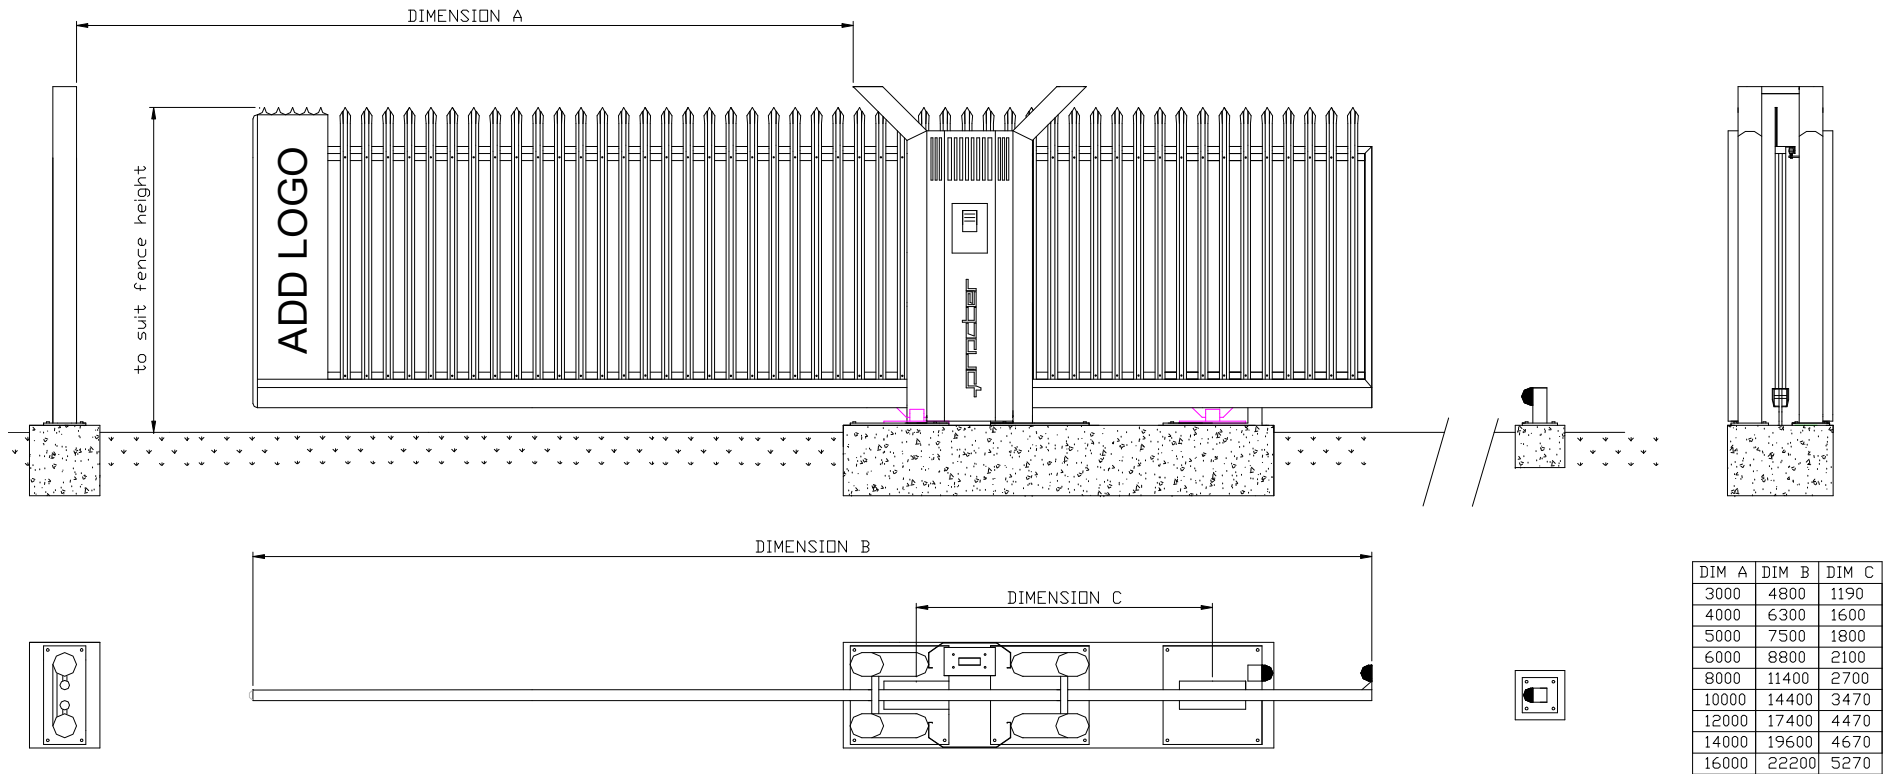

PRO-GLIDE Series 20 Cantilever Palisade Gate

PG20-CP1

Procter Fencing Systems.
Isabella Road,
Garforth
Leeds LS25 2DY
Tel. 02920 855 756 Fax. 0113 287 6284
enquiries@slidingentrancegates.co.uk
www.slidingentrancegates.co.uk

Procter Fencing Systems.
11. Pantglas Ind Est,
Bedwas
Caerphilly. CF83 8XD
Tel. 02920 855 756 Fax. 02920 888 544
enquiries@slidingentrancegates.co.uk
www.slidingentrancegates.co.uk

PG20-CP1