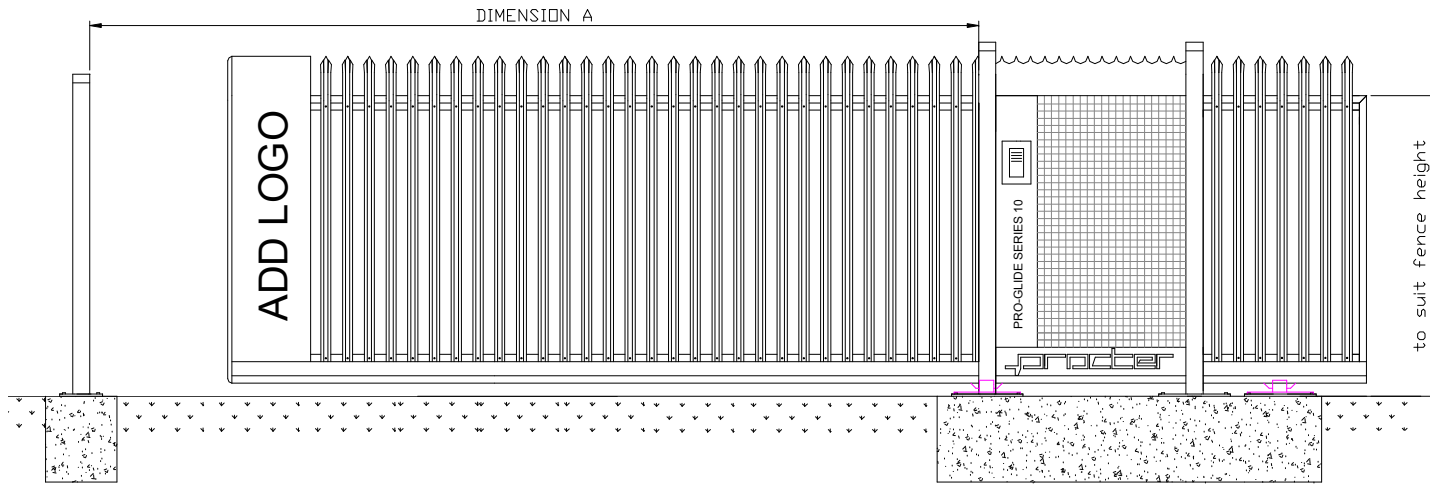

PRO-GLIDE Series 10 Cantilever Palisade Gate

PG10-CP1

DIM A	DIM B	DIM C
3000	4800	1190
4000	6300	1600
5000	7500	1800
6000	8800	2100
8000	11400	2700
10000	14400	3470
12000	17400	4470
14000	19600	4670
16000	22200	5270

Procter Fencing Systems.
Isabella Road,
Garforth
Leeds LS25 2DY
Tel. 02920 855 756 Fax. 0113 287 6284
enquiries@slidingentrancegates.co.uk
www.slidingentrancegates.co.uk

Procter Fencing Systems.
11. Pantglas Ind Est,
Bedwas
Caerphilly. CF83 8XD
Tel. 02920 855 756 Fax. 02920 888 544
enquiries@slidingentrancegates.co.uk
www.slidingentrancegates.co.uk

PG10-CP1