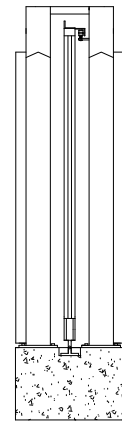

PRO-GLIDE Series 20 Tracked Balustrade Gate

PG20-TB1

DIM A	DIM B	DIM C
3000	3100	7850
4000	4100	10100
5000	5120	12140
6000	6120	14290
7000	7150	16350
8000	8150	18750
9000	9150	20750
10000	10200	22850

Procter Fencing Systems.
Isabella Road,
Garforth
Leeds LS25 2DY
Tel. 02920 855 756 Fax. 0113 287 6284
enquiries@slidingentrancegates.co.uk
www.slidingentrancegates.co.uk

Procter Fencing Systems.
11. Pantglas Ind Est,
Bedwas
Caerphilly. CF83 8XD
Tel. 02920 855 756 Fax. 02920 888 544
enquiries@slidingentrancegates.co.uk
www.slidingentrancegates.co.uk

PG20-TB1