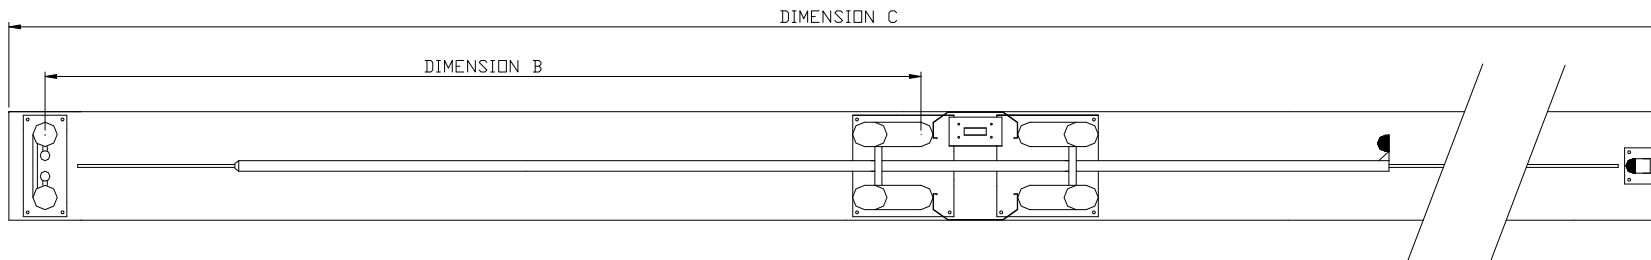

PRO-GLIDE Series 20 Tracked Balustrade Gate

PG20-TB1

DIM A	DIM B	DIM C
3000	3100	7850
4000	4100	10100
5000	5120	12140
6000	6120	14290
7000	7150	16350
8000	8150	18750
9000	9150	20750
10000	10200	22850

Procter Fencing Systems.
Isabella Road,
Garforth
Leeds LS25 2DY
Tel. 02920 855 756 Fax. 0113 287 6284
enquiries@slidingentrancegates.co.uk
www.slidingentrancegates.co.uk

Procter Fencing Systems.
11. Pantglas Ind Est,
Bedwas
Caerphilly. CF83 8XD
Tel. 02920 855 756 Fax. 02920 888 544
enquiries@slidingentrancegates.co.uk
www.slidingentrancegates.co.uk

PG20-TB1