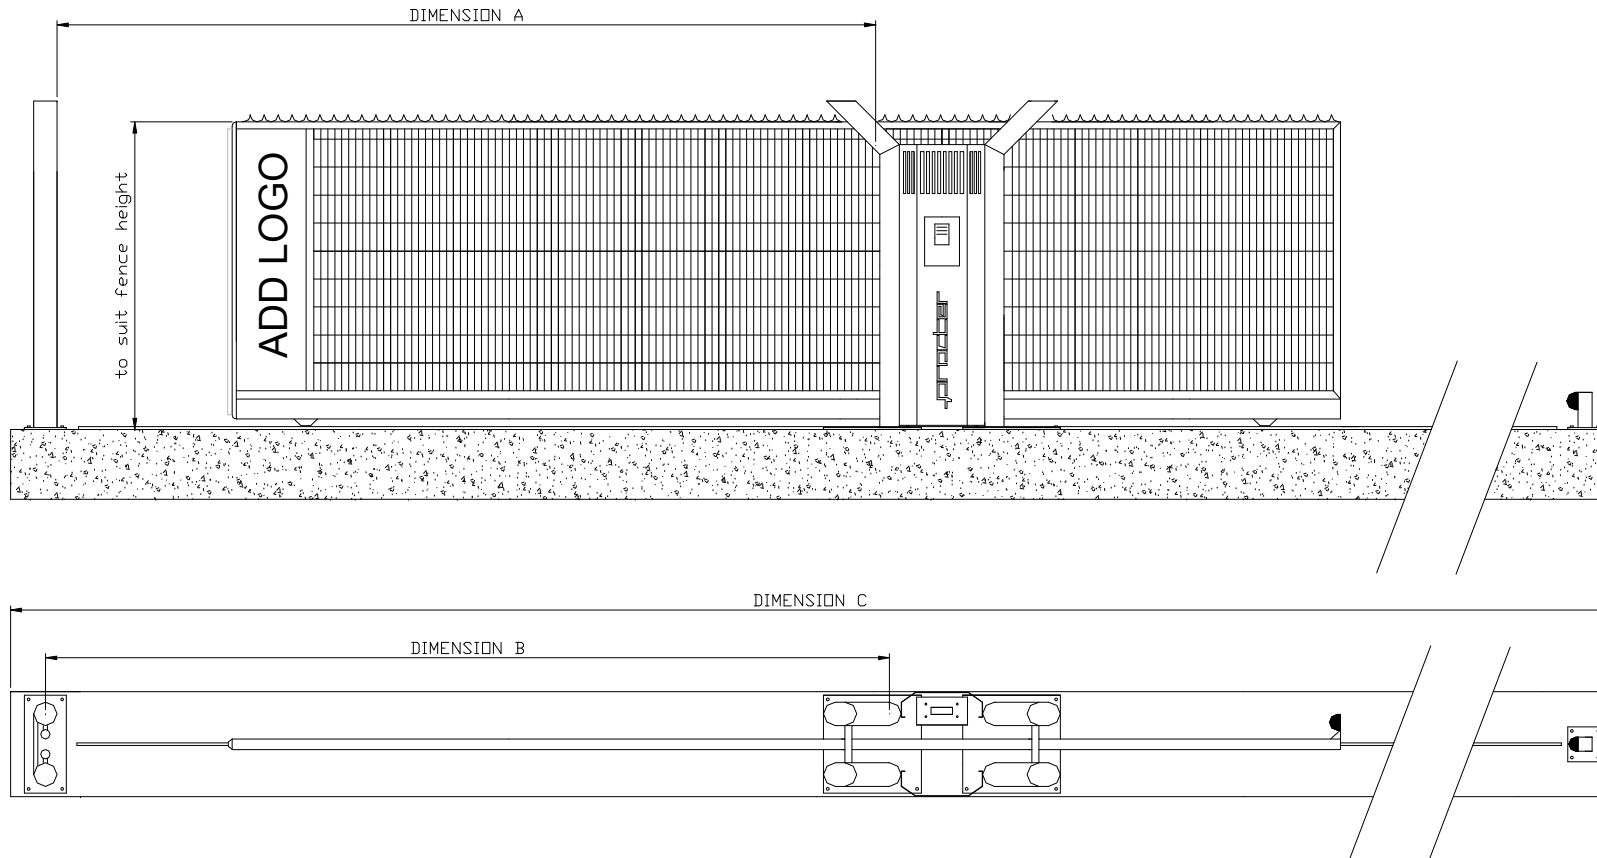

PRO-GLIDE Series 20 Tracked Welded Mesh Gate

PG20-TM1

DIM A	DIM B	DIM C
3000	3100	7850
4000	4100	10100
5000	5120	12140
6000	6120	14290
7000	7150	16350
8000	8150	18750
9000	9150	20750
10000	10200	22850

Procter Fencing Systems.
Isabella Road,
Garforth
Leeds LS25 2DY
Tel. 02920 855 756 Fax. 0113 287 6284
enquiries@slidingentrancegates.co.uk
www.slidingentrancegates.co.uk

Procter Fencing Systems.
11. Pantglas Ind Est,
Bedwas
Caerphilly. CF83 8XD
Tel. 02920 855 756 Fax. 02920 888 544
enquiries@slidingentrancegates.co.uk
www.slidingentrancegates.co.uk

PG20-TM1