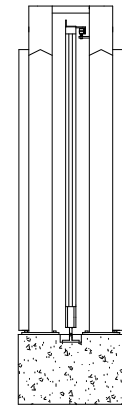

PRO-GLIDE Series 20 Tracked Welded Mesh Gate

PG20-TM1

DIM A	DIM B	DIM C
3000	3100	7850
4000	4100	10100
5000	5120	12140
6000	6120	14290
7000	7150	16350
8000	8150	18750
9000	9150	20750
10000	10200	22850

Procter Fencing Systems.
Isabella Road,
Garforth
Leeds LS25 2DY
Tel. 02920 855 756 Fax. 0113 287 6284
enquiries@slidingentrancegates.co.uk
www.slidingentrancegates.co.uk

Procter Fencing Systems.
11. Pantglas Ind Est,
Bedwas
Caerphilly. CF83 8XD
Tel. 02920 855 756 Fax. 02920 888 544
enquiries@slidingentrancegates.co.uk
www.slidingentrancegates.co.uk

PG20-TM1