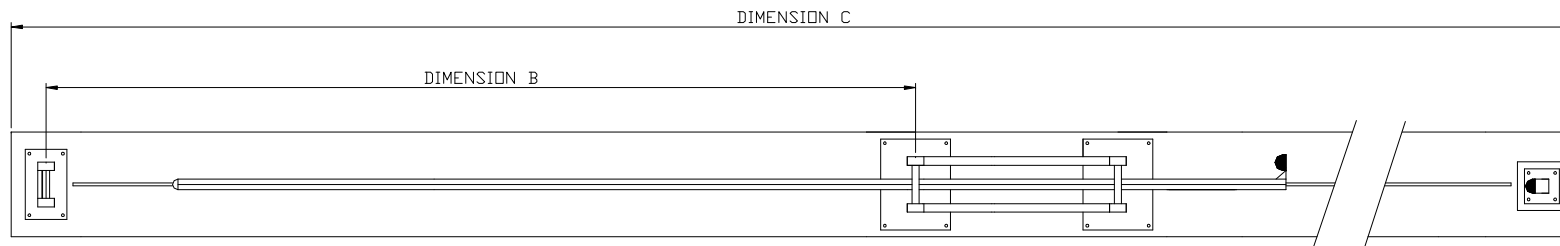

PRO-GLIDE Series 10 Tracked Palisade Gate

PG10-TP1

DIM A	DIM B	DIM C
3000	3100	7850
4000	4100	10100
5000	5120	12140
6000	6120	14290
7000	7150	16350
8000	8150	18750
9000	9150	20750
10000	10200	22850

Procter Fencing Systems.
Isabella Road,
Garforth
Leeds LS25 2DY
Tel. 02920 855 756 Fax. 0113 287 6284
enquiries@slidingentrancegates.co.uk
www.slidingentrancegates.co.uk

Procter Fencing Systems.
11. Pantglas Ind Est,
Bedwas
Caerphilly. CF83 8XD
Tel. 02920 855 756 Fax. 02920 888 544
enquiries@slidingentrancegates.co.uk
www.slidingentrancegates.co.uk

PG10-TP1