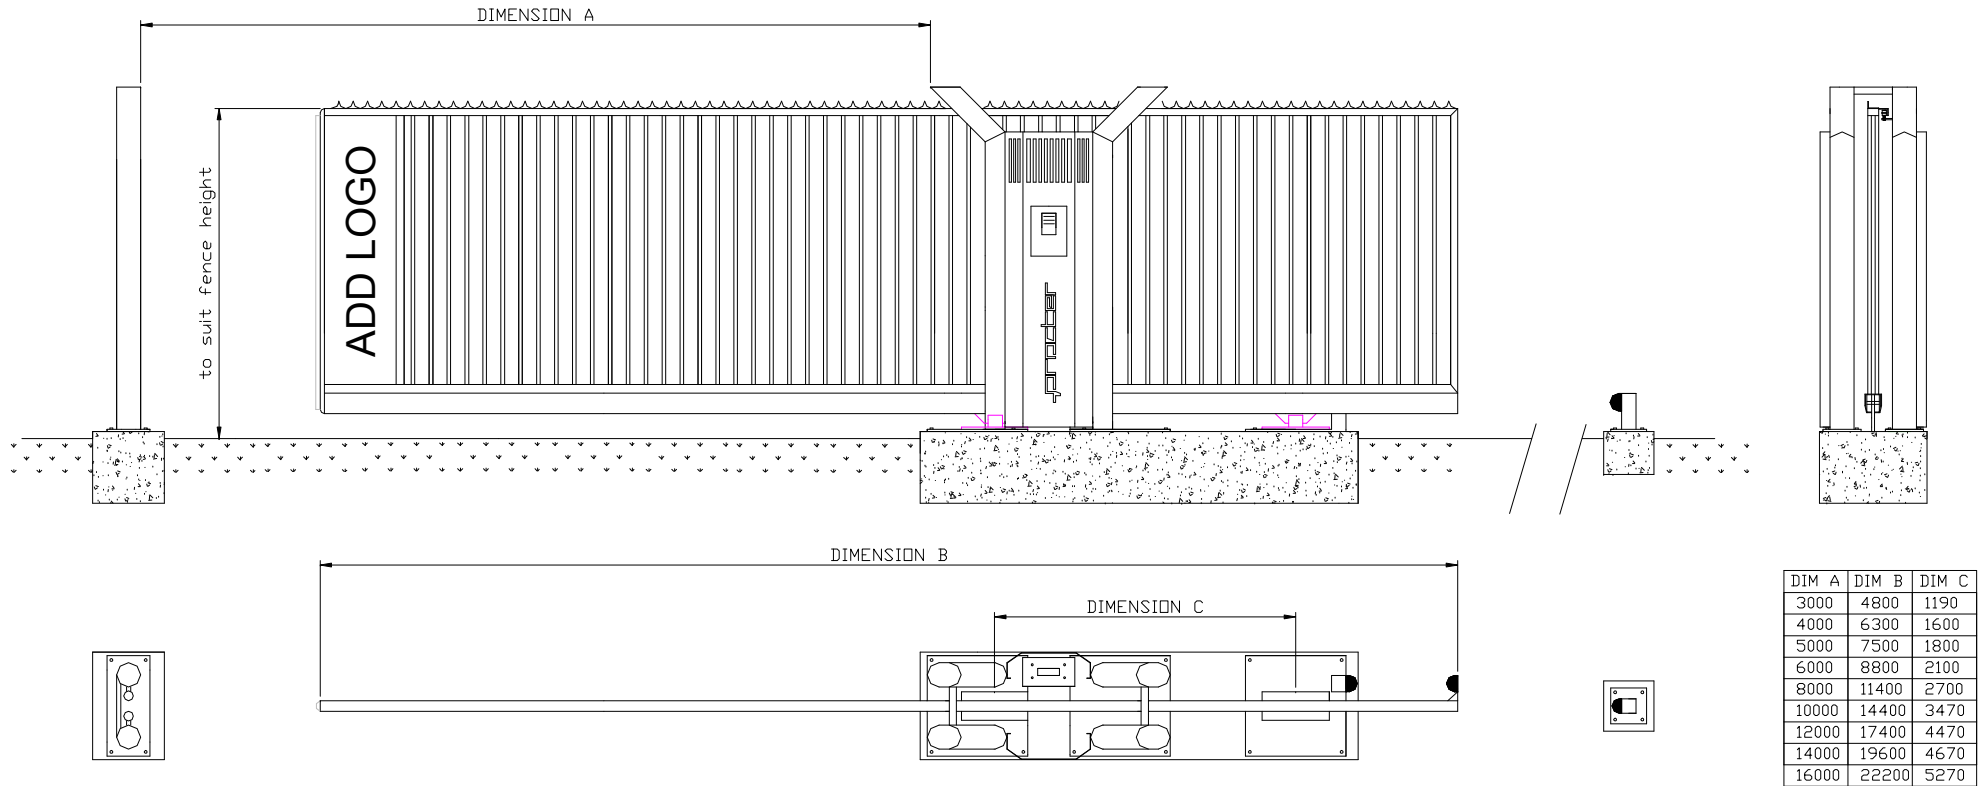

PRO-GLIDE Series 20 Cantilever Balustrade Gate

PG20-CB1

Procter Fencing Systems.
Isabella Road,
Garforth
Leeds LS25 2DY
Tel. 02920 855 756 Fax. 0113 287 6284
enquiries@slidingentrancegates.co.uk
www.slidingentrancegates.co.uk

Procter Fencing Systems.
11. Pantglas Ind Est,
Bedwas
Caerphilly. CF83 8XD
Tel. 02920 855 756 Fax. 02920 888 544
enquiries@slidingentrancegates.co.uk
www.slidingentrancegates.co.uk

PG20-CB1