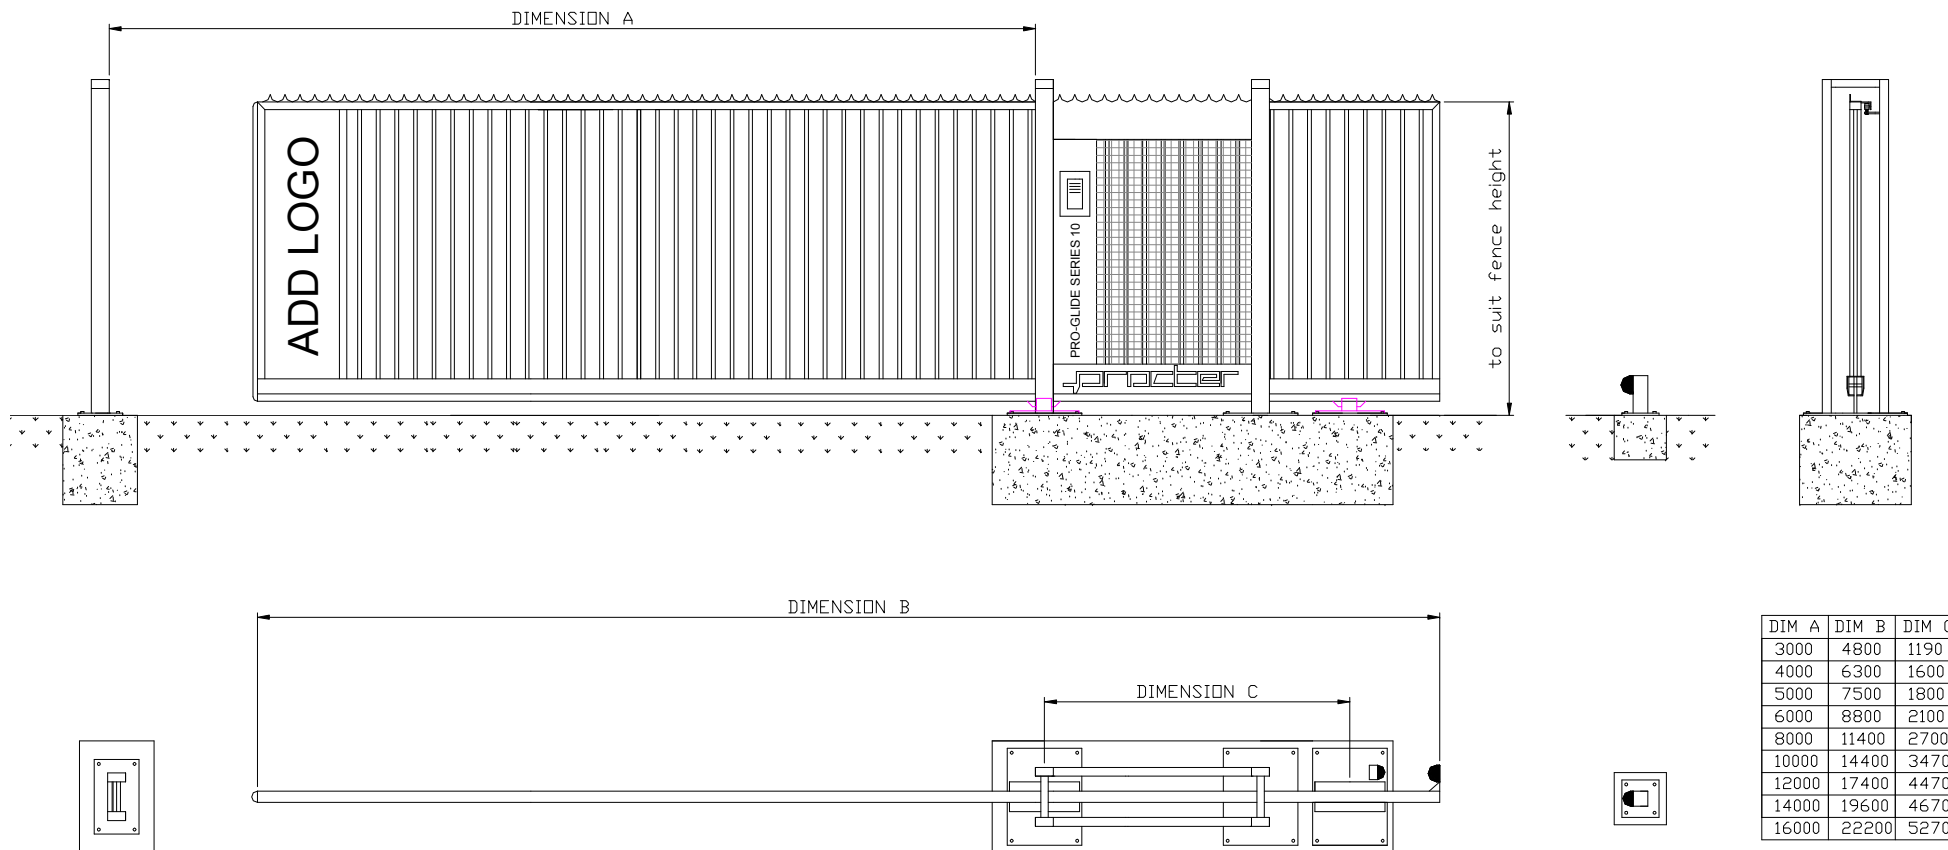

PRO-GLIDE Series 10 Cantilever Balustrade Gate

PG10-CB1

Procter Fencing Systems.
Isabella Road,
Garforth
Leeds LS25 2DY
Tel. 02920 855 756 Fax. 0113 287 6284
enquiries@slidingentrancegates.co.uk
www.slidingentrancegates.co.uk

Procter Fencing Systems.
11. Pantglas Ind Est,
Bedwas
Caerphilly. CF83 8XD
Tel. 02920 855 756 Fax. 02920 888 544
enquiries@slidingentrancegates.co.uk
www.slidingentrancegates.co.uk

PG10-CB1